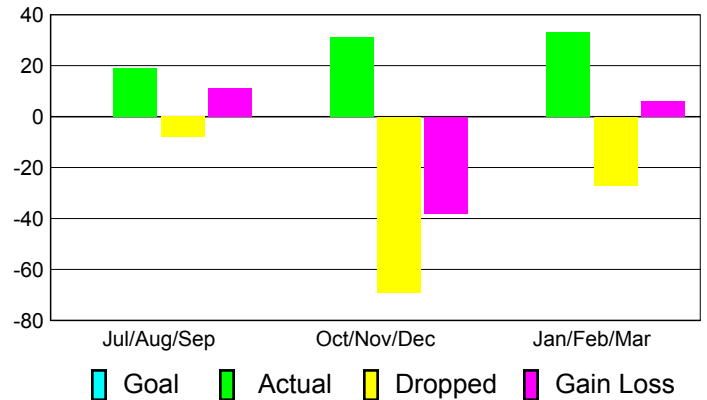

### YTD Status Quo Clubs 2010-2011

Status Quo Clubs Compared to Status Quo Members

## MEMBERSHIP

**Membership Results  
2010-2011**

**Membership  
2009-2010**

Month	Net Memb Goal	Actual New Memb	Actual Dropped Memb	Gain/Loss of Memb	Gain/Loss of Memb
Jul/Aug/Sep	0	19	-8	11	42
Oct/Nov/Dec	0	31	-69	-38	3
Jan/Feb/Mar	0	33	-27	6	105
<b>Totals</b>	<b>0</b>	<b>83</b>	<b>-104</b>	<b>-21</b>	<b>150</b>

### Membership Results 2010-2011

Goal, New, Dropped, Gain/Loss

### Comparison of Membership Gain/Loss

Current Year Compared to the Previous Year