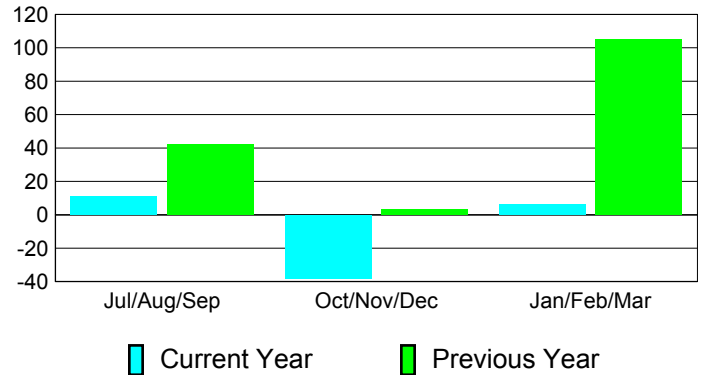

Gender Comparison 2010-2011

Jul/Aug/Sep

Oct/Nov/Dec

Jan/Feb/Mar

Male

Female