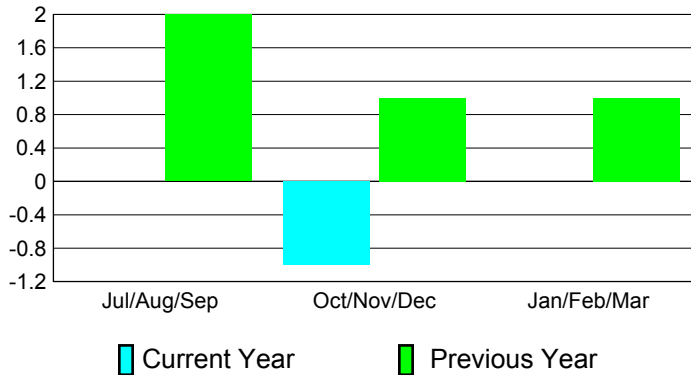

2010-2011 GMT Reports for District (or Undistricted) **District 310 E**

GMT: **SOMSAKDI LOVISUTH**

Location: **THAILAND**

GMT CA: **5**

CLUBS

**Club Results
2010-2011**

**Clubs
2009-2010**

Month	New Club Goal	Actual New Clubs	Actual Dropped Clubs	Gain/Loss of Clubs	Gain/Loss of Clubs
Jul/Aug/Sep	0	0	0	0	2
Oct/Nov/Dec	0	0	-1	-1	1
Jan/Feb/Mar	0	0	0	0	1
Totals	0	0	-1	-1	4

Club Results 2010-2011

Goal, New, Dropped, Gain/Loss

Comparison of Club Gain/Loss

Current Year Compared to the Previous Year

YTD Status Quo Clubs 2010-2011

Status Quo Clubs Compared to Status Quo Members

MEMBERSHIP

**Membership Results
2010-2011**

**Membership
2009-2010**

Month	Net Memb Goal	Actual New Memb	Actual Dropped Memb	Gain/Loss of Memb	Gain/Loss of Memb
Jul/Aug/Sep	0	19	-8	11	42
Oct/Nov/Dec	0	31	-69	-38	3
Jan/Feb/Mar	0	33	-27	6	105
Totals	0	83	-104	-21	150

Membership Results 2010-2011

Goal, New, Dropped, Gain/Loss

Comparison of Membership Gain/Loss

Current Year Compared to the Previous Year

Gender Comparison 2010-2011

Jul/Aug/Sep

Oct/Nov/Dec

Jan/Feb/Mar

Male

Female